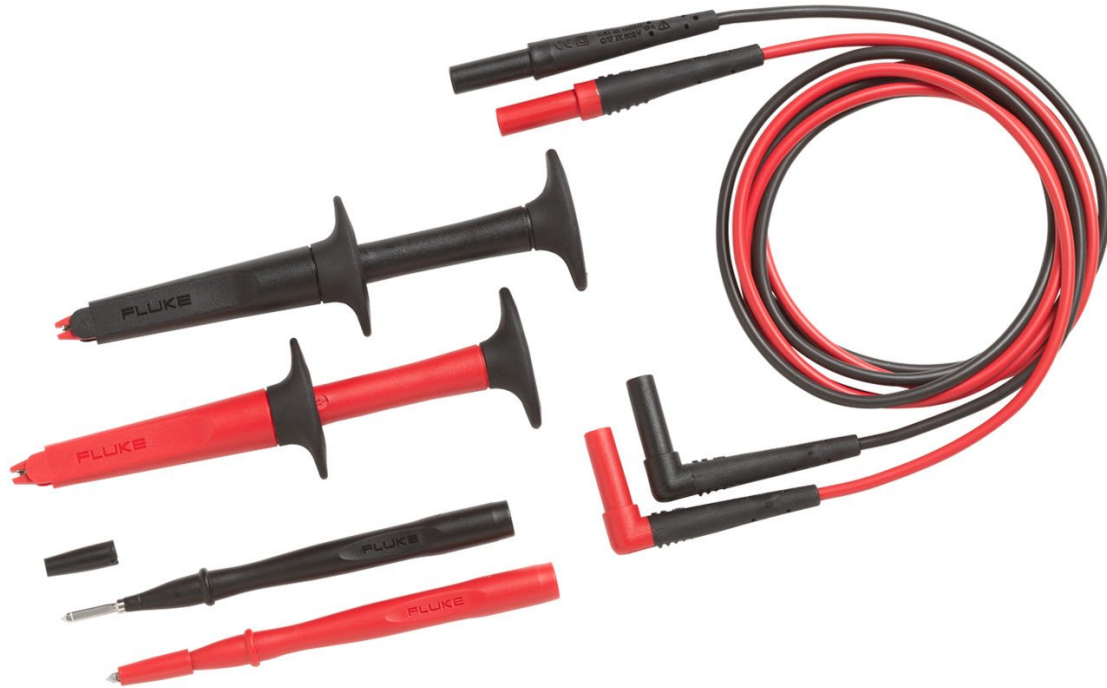

TECHNICAL DATA

Fluke TL223 SureGrip™ Electrical Test Lead Set

Key features

- AC220 SureGrip™ Alligator Clip Set
- TP1 Slim-Reach™ Test Probes (flat bladed)
- TL224 SureGrip™ Silicone Test Lead Set (straight to right)
- One year warranty

Product overview: Fluke TL223 SureGrip™ Electrical Test Lead Set

Test leads are an integral part of the complete measurement system and extend the capabilities of your meter. The Fluke TL223 SureGrip™ Electrical Test Lead Set is an ideal starter kit for electrical applications. This all in one set includes three test lead accessories with the SureGrip™ design, designed for your comfort so you can focus on taking accurate measurements.