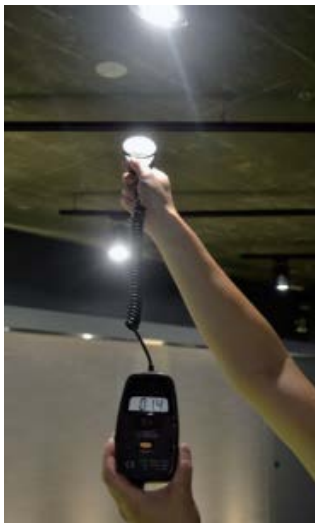

## DIGITAL LIGHT METER

### KPS-LX10

- Digital light meter to measure illuminance (LUX)
- 2000 accounts
- Selectable triple scale: 2000, 20000, 50000 Lux
- Hold readings on screen
- Low battery indicator
- Probe connected to measuring equipment by an extendable 150 cm cable that allows the user to take measurements in an optimal position
- Easy and accurate reading
- Compact, light and with excellent handling