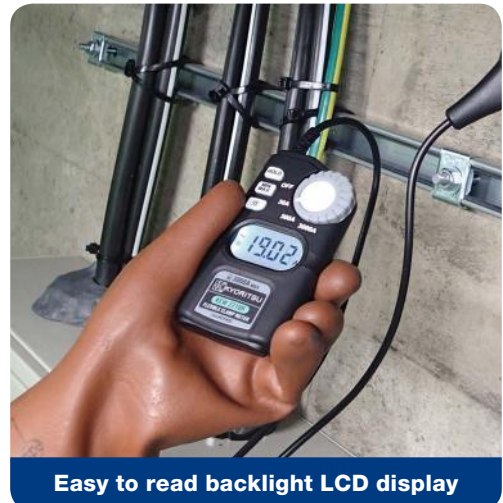

	KEW2204R	KEW2210R
AC A (RMS)		
Range	4.000/40.00/400.0A	30.00/300.0/3000A
Accuracy	±3%rdg±5dgt[45-500Hz] (At the center of the circle formed by the flexible sensor)	
Crest factor (CF)	Full scale CF<1.6, half scale<3.2 Effective input crest values are $\sqrt{2}$ times of the max values of each range.	
Conductor size	φ70mm max.	φ150mm max.
Influence of Conductor position	Additional ±2%(max.)depending on the distance from the center position	
Overload protection	500A AC for 10 seconds	5000A AC for 10 seconds
Applicable standards	IEC 61010-1, IEC 61010-2-032 CAT IV 600V / CAT III 1000V Pollution degree 2 IEC 61326-1(EMC) , IEC 60529 IP40 , EN50581(RoHS)	
Operating temperature & humidity	0 - +50°C,less than 80% RH (without condensation)	
Storage temperature & humidity	-10 - +60°C,less than 70% RH (without condensation)	
Power source	R03 / LR03(AAA)(1.5V)×2 ※Continuous measuring time : approx.120hours (Auto power off : approx.15 minutes)	
Dimensions	120(L)×70(W)×26(D) : Display unit φ5.5mm approx. : Cable diameter 1.8m approx. : Cable length	120(L)×70(W)×26(D) : Display unit φ8.5mm approx. : Cable diameter 1.8m approx. : Cable length
Weight	200g approx. (including batteries)	300g approx. (including batteries)
Included Accessories	9174 (Carrying case) LR03(AAA)×2, Instruction manual	

● Included Accessories

Easy to use in crowded cable areas

Easy to clamp a wire in hard-to-reach narrow spaces

Easy to read backlight LCD display

! Safety Warnings :

Please read the "Safety Warnings" in the instruction manual supplied with the instrument thoroughly and completely for correct use. Failure to follow the safety rules can cause fire, trouble, electrical shock, etc. Therefore, make sure to operate the instrument on a correct power supply and voltage rating marked on each instrument.