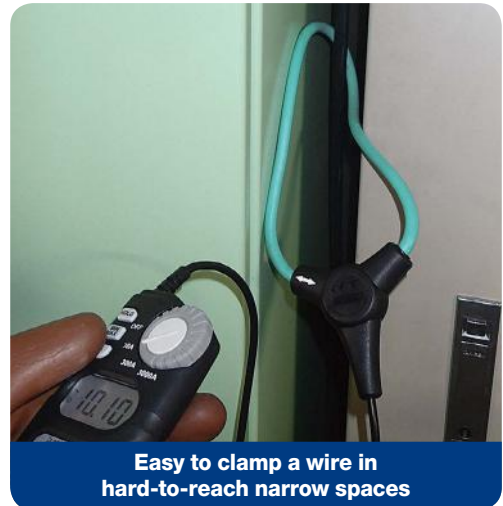

NEW

Quality and reliability is our tradition
KYORITSU

FLEXIBLE CLAMP METER KEW 2204R/2210R

**The ideal solutions for current measurements
in hard-to-clamp and crowded spaces**

Φ70 mm

TRUERMS

CE

MAX
400A Φ70

CAT IV
600V

KEW 2204R

- Flexible and light weight clamp sensor
- MIN/MAX function
- Backlight LCD display
- IEC61010-1
(CAT IV 600V / CAT III 1000V)

MAX
3000A Φ150

CAT IV
600V

KEW 2210R

● KEW 2204R/2210R Specifications

Operating Instructions

To open this flex sensor, disconnect the joint by pulling to the right.
Confirm that the joint connector on the flex sensor is firmly.
Clamp onto one conductor only to the illustration above.

● Included Accessories

Easy to use in crowded cable areas

Easy to clamp a wire in hard-to-reach narrow spaces

Easy to read backlight LCD display

! Safety Warnings :

Please read the "Safety Warnings" in the instruction manual supplied with the instrument thoroughly and completely for correct use. Failure to follow the safety rules can cause fire, trouble, electrical shock, etc. Therefore, make sure to operate the instrument on a correct power supply and voltage rating marked on each instrument.