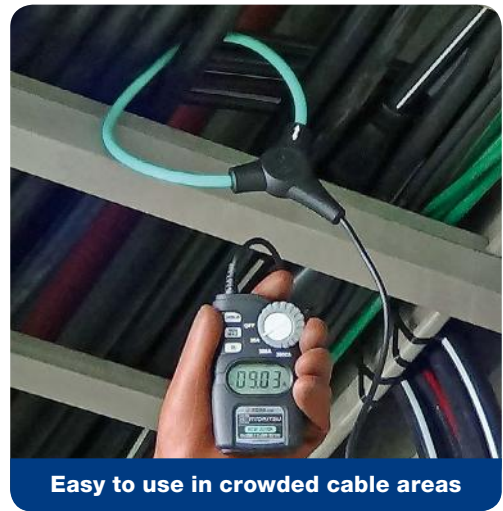

● Included Accessories