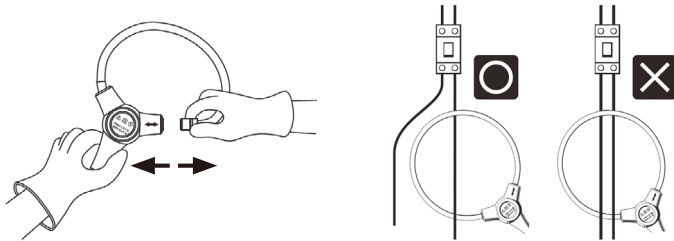

CAT IV
600V

KEW 2204R

- Flexible and light weight clamp sensor
- MIN/MAX function
- Backlight LCD display
- IEC61010-1
(CAT IV 600V / CAT III 1000V)

MAX
3000A Φ150

CAT IV
600V

KEW 2210R

● KEW 2204R/2210R Specifications

	KEW2204R	KEW2210R
AC A (RMS)		
Range	4.000/40.00/400.0A	30.00/300.0/3000A
Accuracy	±3%rdg±5dgt[45-500Hz] (At the center of the circle formed by the flexible sensor)	
Crest factor (CF)	Full scale CF<1.6, half scale<3.2 Effective input crest values are $\sqrt{2}$ times of the max values of each range.	
Conductor size	φ70mm max.	φ150mm max.
Influence of Conductor position	Additional ±2%(max.)depending on the distance from the center position	
Overload protection	500A AC for 10 seconds	5000A AC for 10 seconds
Applicable standards	IEC 61010-1, IEC 61010-2-032 CAT IV 600V / CAT III 1000V Pollution degree 2 IEC 61326-1(EMC) , IEC 60529 IP40 , EN50581(RoHS)	
Operating temperature & humidity	0 - +50°C,less than 80% RH (without condensation)	
Storage temperature & humidity	-10 - +60°C,less than 70% RH (without condensation)	
Power source	R03 / LR03(AAA)(1.5V)×2 ※Continuous measuring time : approx.120hours (Auto power off : approx.15 minutes)	
Dimensions	120(L)×70(W)×26(D) : Display unit φ5.5mm approx. : Cable diameter 1.8m approx. : Cable length	120(L)×70(W)×26(D) : Display unit φ8.5mm approx. : Cable diameter 1.8m approx. : Cable length
Weight	200g approx. (including batteries)	300g approx. (including batteries)
Included Accessories	9174 (Carrying case) LR03(AAA)×2, Instruction manual	

Operating Instructions

To open this flex sensor, disconnect the joint by pulling to the right.
Confirm that the joint connector on the flex sensor is firmly.
Clamp onto one conductor only to the illustration above.