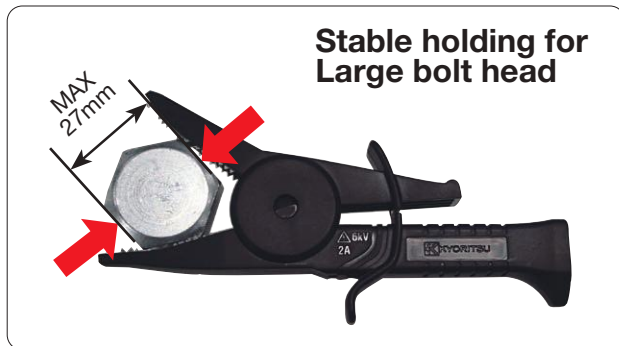

● KEW 3121B / KEW 3122B Specifications

	3121B	3122B
DC test voltage	2500V	5000V
Measuring ranges	2GΩ/100GΩ (Auto-ranging)	5GΩ/200GΩ (Auto-ranging)
Accuracy	0.1 - 50GΩ : ±5% rdg 0 - 0.1GΩ, 50GΩ - ∞ : ±10% rdg or 0.5% of scale length	0.2 - 100GΩ : ±5% rdg 0 - 0.2GΩ, 100GΩ - ∞ : ±10% rdg or 0.5% of scale length
Applicable standards	IEC 61010-1, 61010-2-030 CAT IV 300V / CAT III 600V, Pollution degree 2 IEC 61010-031, IEC 61326-1, 2-2	
Power source	DC12V : LR14/R14 x 8pcs	
Dimensions	177(L)×226(W)×100(D) mm Hard case 380(L)×430(W)×154(D) mm	
Weight (including batteries)	1.6kg approx.	1.7kg approx.
Accessories	7165A (Line probe:3m), 7264 (Earth cord:3m) 7265 (Guard cord:3m), 8019 (Hook type prod) LR14 (Alkaline battery size C)×8, Instruction manual 9182 (Hard case) | 9183 (Hard case)	
Optional	7168A (Line probe with alligator clip:3m) 7253 (Longer line probe with alligator clip:15m) 8324 (Adaptor for recorder)	

● Accessories

EVERYTHING YOU NEED...

7265   7165A   8019
7264

● New alligator clip